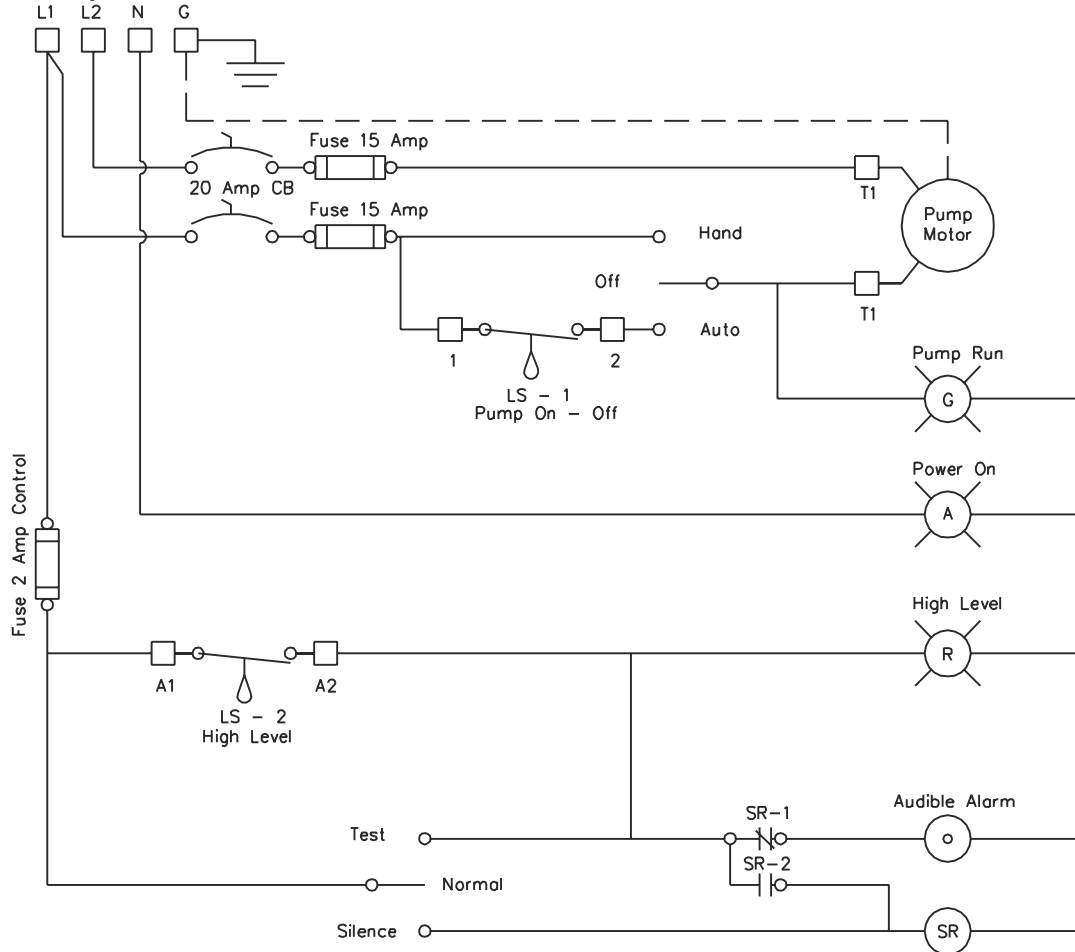

American Concrete Industries

240 Volt Lift Station Wiring Dia.

Catalog Section: Residential.Lift Stations.Wiring

Layout Name: Catalog Vertical

240 Volt, Single Phase, 60 Hertz Power

Note
This Panel Must Be Fed From A Dedicated 20
Amp Circuit